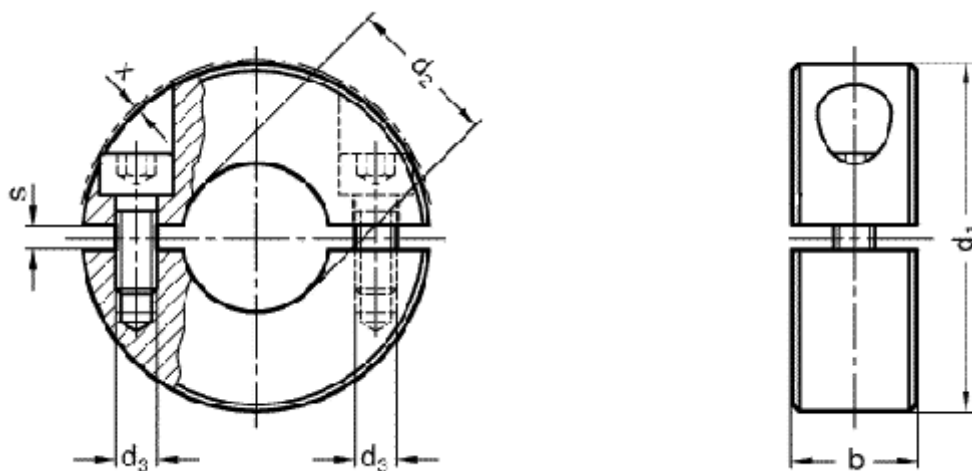

Data Sheet

Article number: 20707232B14ST

Description: E+G Split set GN 707.2-32-B14-ST
, 2-pieces

Measures

b = 11
d1 = 32
d2 = B 14
d3 = M4
s = 2.1
x = 0.7